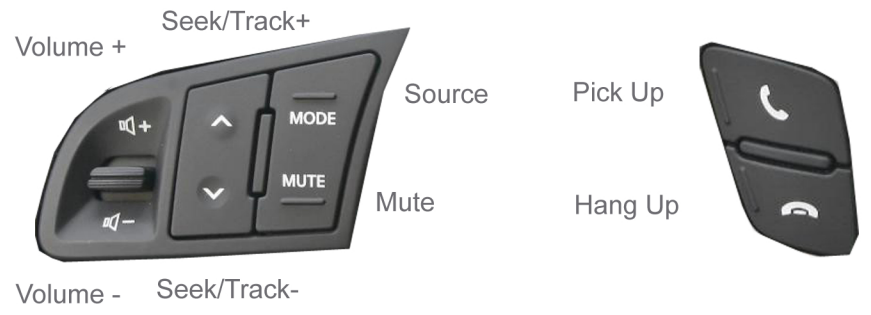

Installation Guide

Part No: CTSKI002.2 Kia Steering Wheel Control Interface

Vehicle Compatibility:

- Kia Soul 2008>
 - Kia Venga 2009>
 - Kia Ceed 2006>
 - Kia Sorento 2009>
- Non Amplified Vehicles

Steering Wheel Control Functions