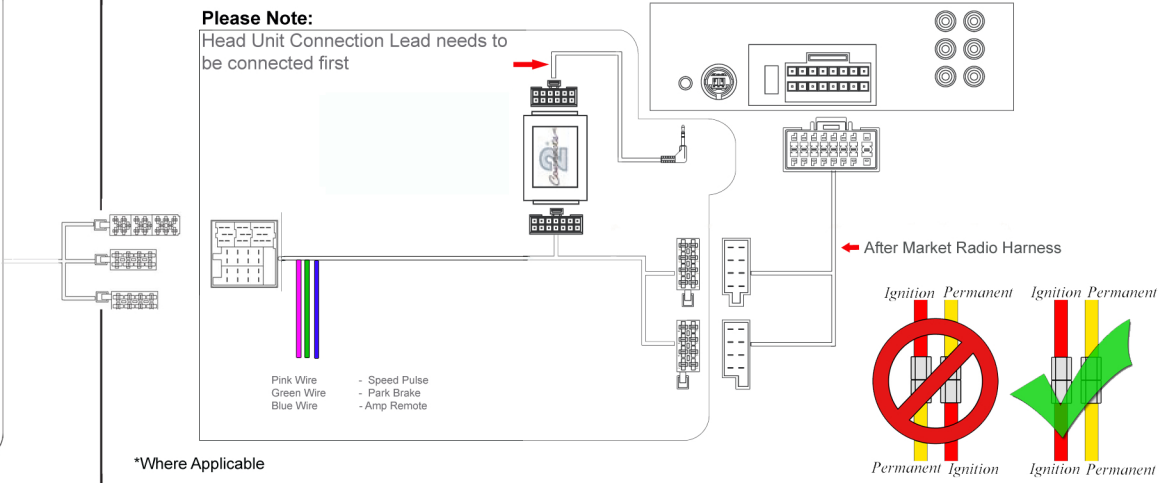

Installation Guide

Part No: CTSKI002.2 Kia Steering Wheel Control Interface

Vehicle Compatibility:

- Kia Soul 2008>
 - Kia Venga 2009>
 - Kia Ceed 2006>
 - Kia Sorento 2009>
- Non Amplified Vehicles

Steering Wheel Control Functions