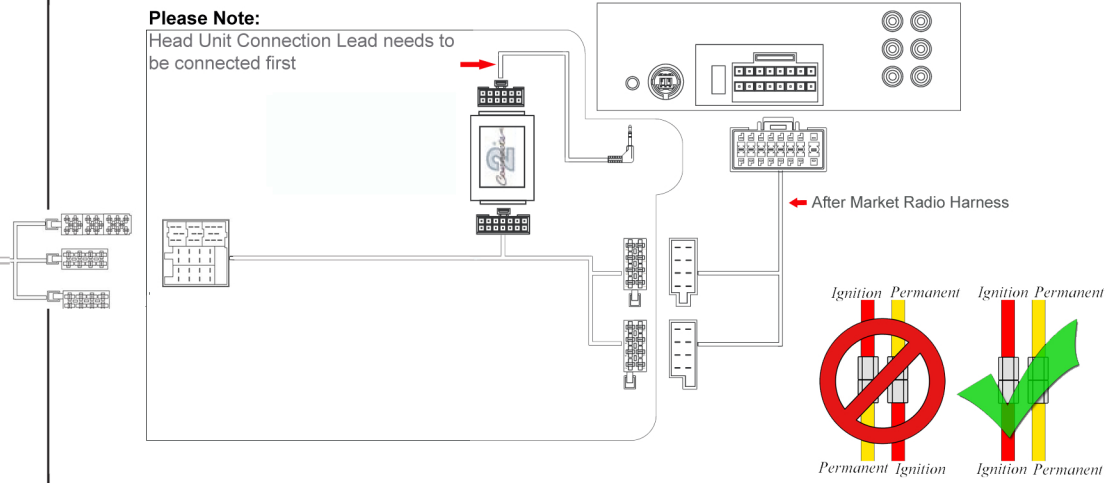

# Installation Guide

Part No: CTSRN003.2 Renault Steering Wheel Control Interface

## Steering Wheel Control Functions

Source

Volume +

Volume -

Preset Up

Seek/Track+

Seek/Track-